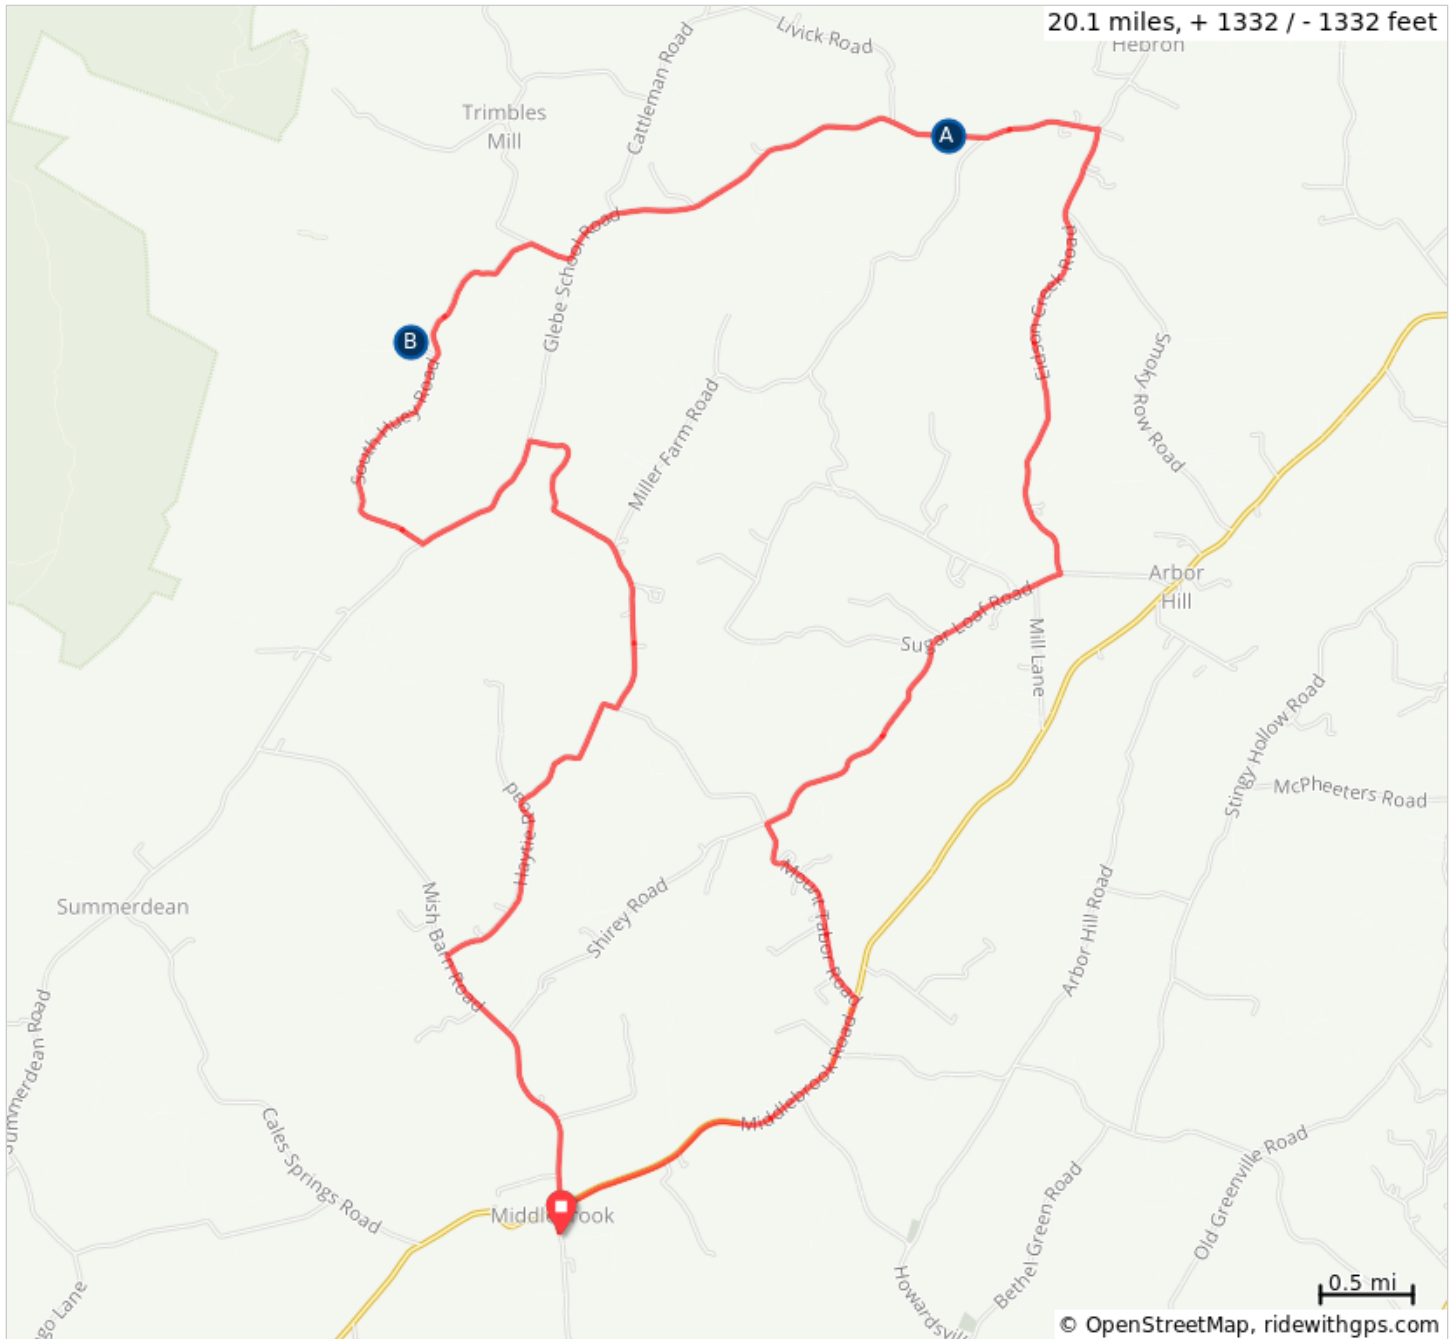

# Middlebrook Fat Tire Farm Loop

- A. Meadowcroft Farms
- B. Polyface Farm

Middlebrook Fat Tire Farm Loop

Type	Dist	Note
📍	0.0	Start of route
➔	0.1	Right onto Middlebrook Road, VA 252
➡	2.3	Left onto Mt Tabor Rd
➔	3.4	Right onto Bowman Springs Rd
➔	4.2	Right toward Bowman Springs Rd
⬆	4.8	Continue onto Sugar Loaf Rd
➡	5.6	Left onto State Rte 710
➡	8.2	Left onto State Rte 708
⬆	10.9	Continue straight onto State Rte 876
➔	11.3	Right onto State Rte 707
➡	11.5	Left onto State Rte 713
➡	13.8	Left onto State Rte 876
➔	14.6	Right onto Baylor Mill Rd
⬆	15.6	Continue onto Miller Farm Rd
➔	16.5	Right onto VA Institute Way
➡	17.3	Slight left onto Haytie Rd

17.3 miles. +1122/-1105 feet

Type	Dist	Note
➡	18.3	Left onto State Rte 876/Mish Barn Rd
➔	19.9	Right onto VA-252 S
➡	20.0	Left onto State Rte 670
📍	20.1	End of route

2.8 miles. +135/-75 feet