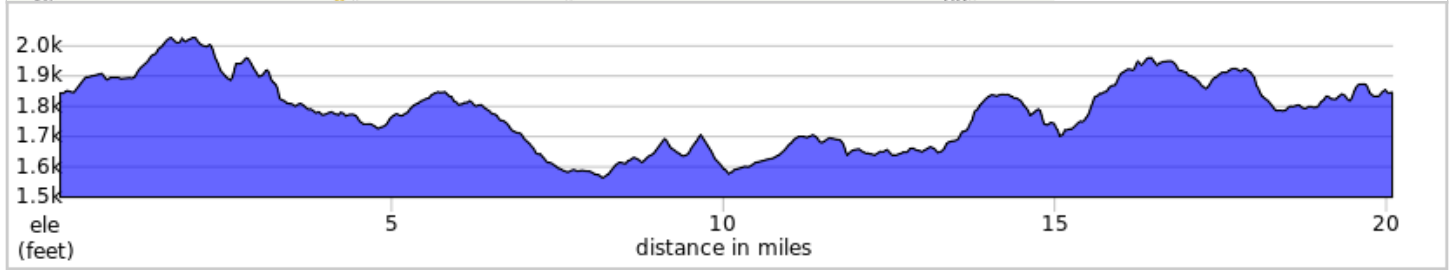

# Middlebrook Fat Tire Farm Loop

- A. Meadowcroft Farms
- B. Polyface Farm

Middlebrook Fat Tire Farm Loop

Type	Dist	Note
📍	0.0	Start of route
➔	0.1	Right onto Middlebrook Road, VA 252
➡	2.3	Left onto Mt Tabor Rd
➔	3.4	Right onto Bowman Springs Rd
➔	4.2	Right toward Bowman Springs Rd
⬆	4.8	Continue onto Sugar Loaf Rd
➡	5.6	Left onto State Rte 710
➡	8.2	Left onto State Rte 708
⬆	10.9	Continue straight onto State Rte 876
➔	11.3	Right onto State Rte 707
➡	11.5	Left onto State Rte 713
➡	13.8	Left onto State Rte 876
➔	14.6	Right onto Baylor Mill Rd
⬆	15.6	Continue onto Miller Farm Rd
➔	16.5	Right onto VA Institute Way
➡	17.3	Slight left onto Haytie Rd

17.3 miles. +1122/-1105 feet

Type	Dist	Note
➡	18.3	Left onto State Rte 876/Mish Barn Rd
➔	19.9	Right onto VA-252 S
➡	20.0	Left onto State Rte 670
📍	20.1	End of route

2.8 miles. +135/-75 feet