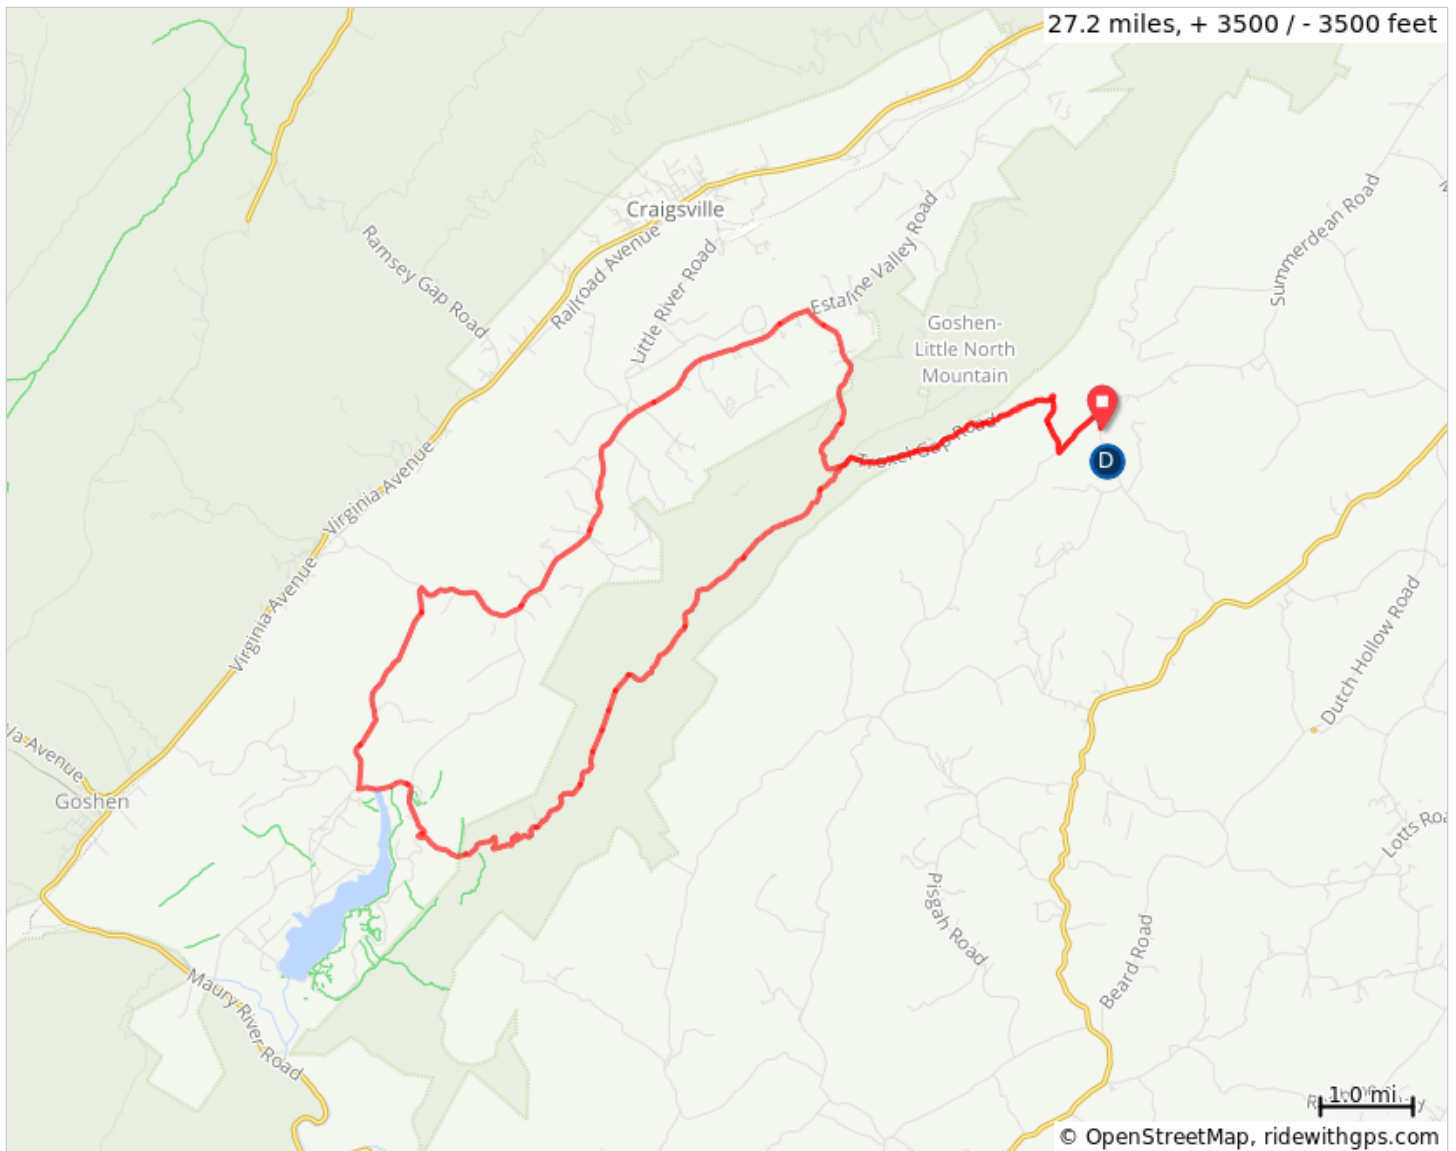

# Little North Mountain Loop

- |    |  |    |                           |
|----|--|----|---------------------------|
| A. | Middlebrook Community Center Parking Lot | D. | Methodist Church          |
| B. | Methodist Church                         | E. | Middlebrook General Store |
| C. | Middlebrook Community Center Parking Lot | F. | Middlebrook General Store |

## Little North Mountain Loop

Dist	Type	Note
0.0		Start of route
0.2		L onto Walker Creek Road, SR 602
0.7		R onto Troxel Gap Road, SR 682
3.8		L onto Troxel Gap Road, SR 682
3.9		Slight L
9.4		L
10.8		R
11.4		R
12.0		L
12.6		Sharp R onto Millard Burke Memorial Highway
15.0		R onto Little River Road, SR 601
18.8		R onto Estaline Valley Road, SR 601
21.1		R onto Troxel Gap Road, SR 682
23.4		R onto Troxel Gap Road, SR 682
26.5		L onto Walker Creek Road, SR 602

26.5 miles. +3342/-3470 feet

---

Dist	Type	Note
27.1		R onto McKinley Road, SR 682
27.2		End of route

0.7 miles. +2/-0 feet

---