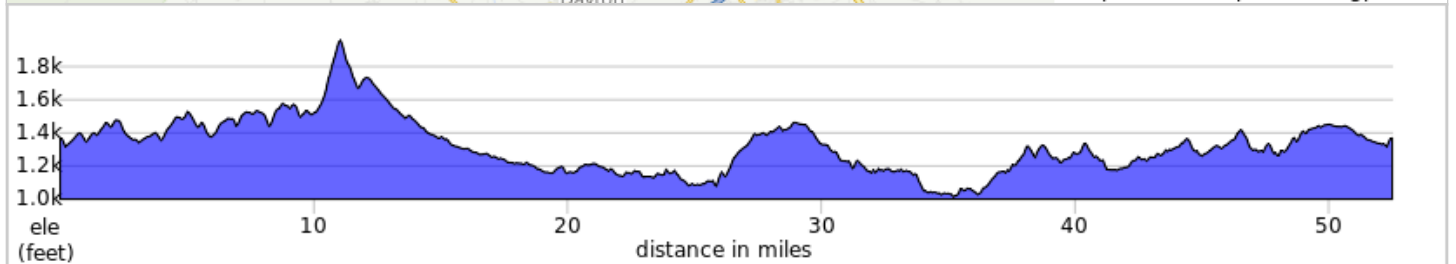

Harrisonburg Hopkins Gap Fulks Run 53 miles

The roads go through some beautiful and very remote areas. It starts in Harrisonburg and goes north through Fulks Run, then into Broadway.

A.	Shenandoah Bicycle Company	F.	Three Notch'd Brewing Co
B.	Rocktown Bicycles	G.	Restless Moons Brewing Company
C.	Bella Luna Wood Fired Pizza	H.	Brothers Craft Brewing
D.	Jack Brown's Beer and Burger Joint	I.	Little Grill Collective
E.	Pale Fire Brewing		

Harrisonburg Hopkins Gap Fulks Run 53 miles

Type	Dist	Note
	0.0	Start of route
	0.2	Left toward W Market St (US 33)
	0.2	Left onto W Market St (US 33)
	1.3	Right onto Switchboard Rd (SR 910)
	1.7	Continue onto Eversole Rd (SR 766)
	3.1	Right onto Weavers Rd (SR 726)
	3.8	Continue onto Mt Clinton Pike
	7.2	Right onto Whitmore Shop Rd (SR 613)
	9.3	Left onto Hopkins Gap Rd (SR 612)
	22.3	Right onto Brocks Gap Rd (VA-259)
	25.9	Left onto North Mountain Rd (SR 613)
	29.4	Right onto Orchard Dr (SR 881)
	31.1	Right onto Andrick Mill Rd (SR 789) - becomes Strooptown Rd
	35.2	Right onto Spar Mine Rd (SR 617)
	35.3	Left onto Brocks Gap Rd (VA-259)
	35.4	Right onto Hawks Hill Dr

35.4 miles. +2046/-2385 feet

Type	Dist	Note
	35.6	Right onto Holly Hill St
	35.9	Left onto Turner Ave
	36.1	Right onto S Main St (VA-42)
	36.5	Left onto E Springbrook Rd
	36.9	Right onto Brethren Rd
	37.1	Right onto Daphna Rd (SR 803)
	40.2	Continue left onto Lacey Spring Rd (SR 806)
	41.3	Right onto Simmers Valley Rd (SR 619)
	43.7	Right onto Longs Pump Rd (SR 721)
	45.0	Left onto Kratzer Rd (SR 753)
	46.4	Right onto Buttermilk Creek Rd (SR 765)
	47.9	Left onto Harpine Hwy (VA-42)
	49.4	Right onto Harmony Dr
	49.6	Left onto Park Rd
	50.5	Right onto Mt Clinton Pike

15.2 miles. +1090/-707 feet

Type	Dist	Note
	50.6	Left onto College Ave
	51.0	Left onto Greystone St
	51.3	Right onto Chicago Ave
	51.3	Right onto Waterman Dr
	52.2	Left onto W Market St (US 33)
	52.3	Right into Westover Park
	52.3	Right into parking lot
	52.5	End of route