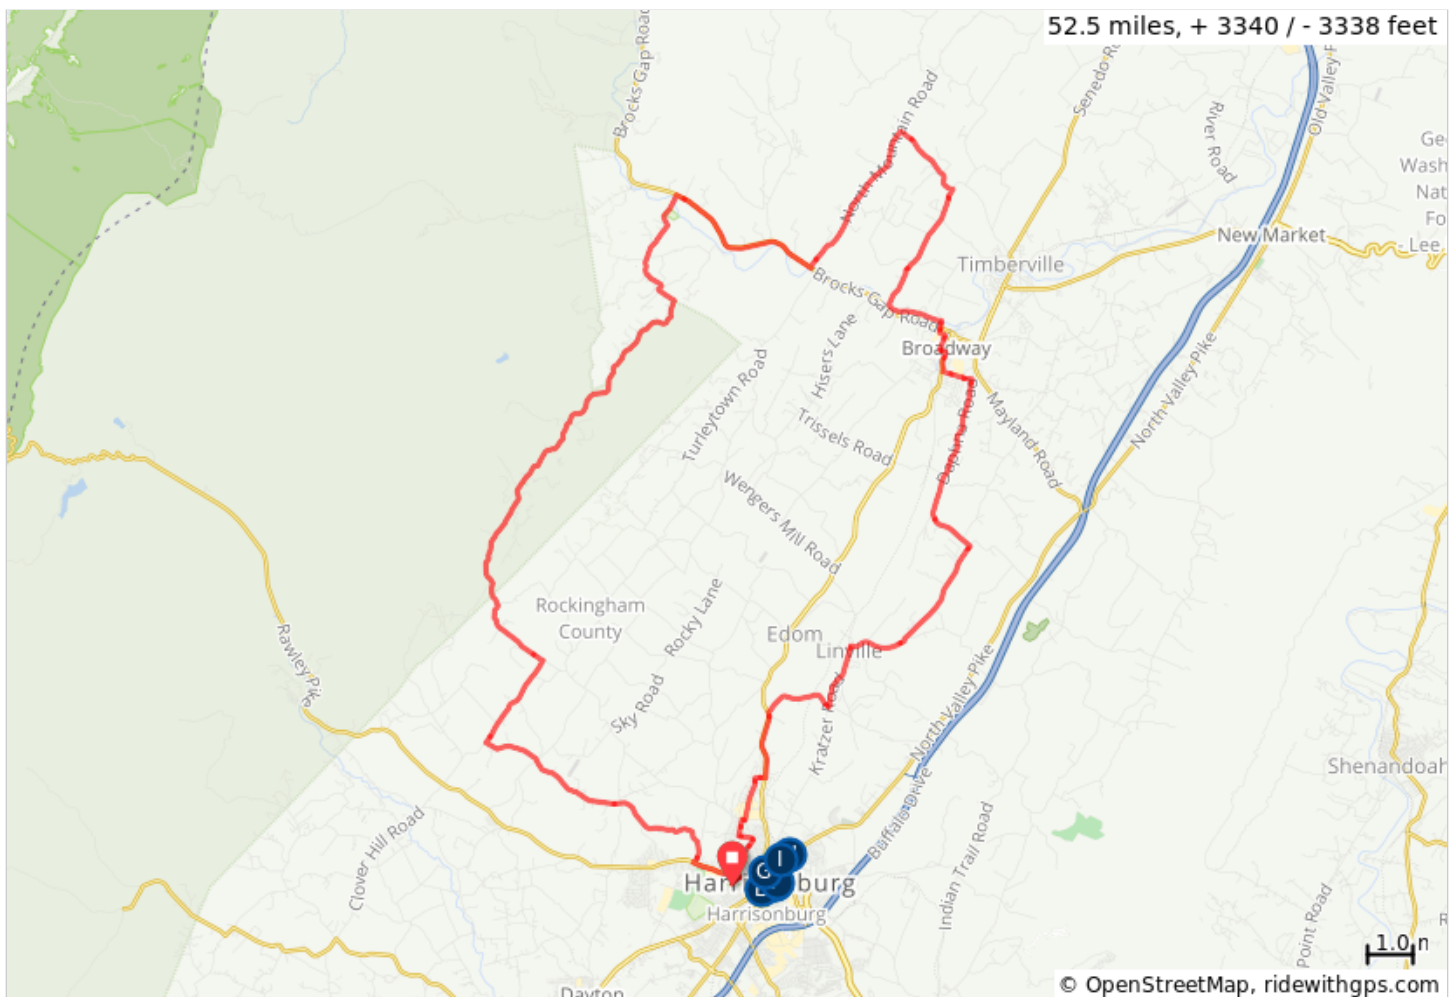

Harrisonburg Hopkins Gap Fulks Run 53 miles

The roads go through some beautiful and very remote areas. It starts in Harrisonburg and goes north through Fulks Run, then into Broadway.

A.	Shenandoah Bicycle Company	F.	Three Notch'd Brewing Co
B.	Rocktown Bicycles	G.	Restless Moons Brewing Company
C.	Bella Luna Wood Fired Pizza	H.	Brothers Craft Brewing
D.	Jack Brown's Beer and Burger Joint	I.	Little Grill Collective
E.	Pale Fire Brewing		

Harrisonburg Hopkins Gap Fulks Run 53 miles

Type	Dist	Note
	0.0	Start of route
	0.2	Left toward W Market St (US 33)
	0.2	Left onto W Market St (US 33)
	1.3	Right onto Switchboard Rd (SR 910)
	1.7	Continue onto Eversole Rd (SR 766)
	3.1	Right onto Weavers Rd (SR 726)
	3.8	Continue onto Mt Clinton Pike
	7.2	Right onto Whitmore Shop Rd (SR 613)
	9.3	Left onto Hopkins Gap Rd (SR 612)
	22.3	Right onto Brocks Gap Rd (VA-259)
	25.9	Left onto North Mountain Rd (SR 613)
	29.4	Right onto Orchard Dr (SR 881)
	31.1	Right onto Andrick Mill Rd (SR 789) - becomes Strooptown Rd
	35.2	Right onto Spar Mine Rd (SR 617)
	35.3	Left onto Brocks Gap Rd (VA-259)
	35.4	Right onto Hawks Hill Dr

35.4 miles. +2046/-2385 feet

Type	Dist	Note
	35.6	Right onto Holly Hill St
	35.9	Left onto Turner Ave
	36.1	Right onto S Main St (VA-42)
	36.5	Left onto E Springbrook Rd
	36.9	Right onto Brethren Rd
	37.1	Right onto Daphna Rd (SR 803)
	40.2	Continue left onto Lacey Spring Rd (SR 806)
	41.3	Right onto Simmers Valley Rd (SR 619)
	43.7	Right onto Longs Pump Rd (SR 721)
	45.0	Left onto Kratzer Rd (SR 753)
	46.4	Right onto Buttermilk Creek Rd (SR 765)
	47.9	Left onto Harpine Hwy (VA-42)
	49.4	Right onto Harmony Dr
	49.6	Left onto Park Rd
	50.5	Right onto Mt Clinton Pike

15.2 miles. +1090/-707 feet

Type	Dist	Note
	50.6	Left onto College Ave
	51.0	Left onto Greystone St
	51.3	Right onto Chicago Ave
	51.3	Right onto Waterman Dr
	52.2	Left onto W Market St (US 33)
	52.3	Right into Westover Park
	52.3	Right into parking lot
	52.5	End of route