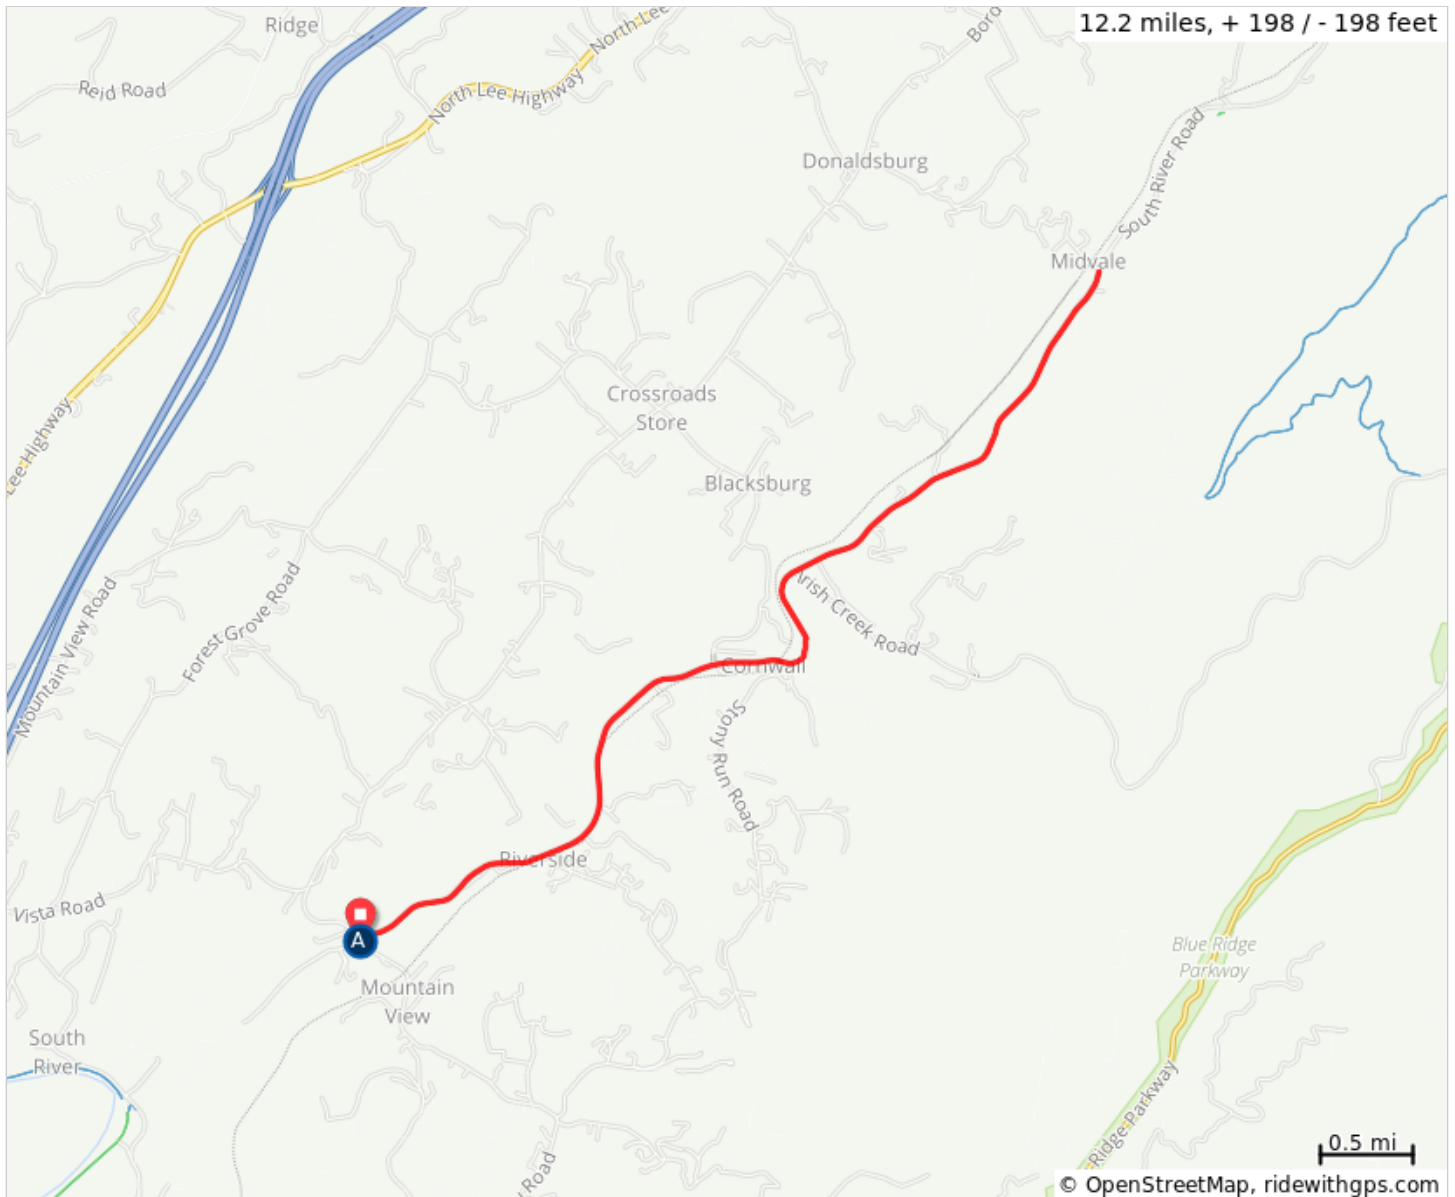

Buena Vista South River Out and Back 12 Miles

This route runs alongside the South River, in a fairly flat and wide valley. The vegetation is a bit straggly here, in contrast to some of the more mature woods and fields in the rest of the County.

A. South River Market

Buena Vista South River Out and Back 12 Miles

Type	Dist	Note
	0.0	Start of route
	3.2	Slight left
	3.3	Left onto South River Road (VA 608)
	8.9	Right
	9.0	Slight right onto South River Road (VA 608)
	12.2	End of route

12.2 miles. +191/-191 feet