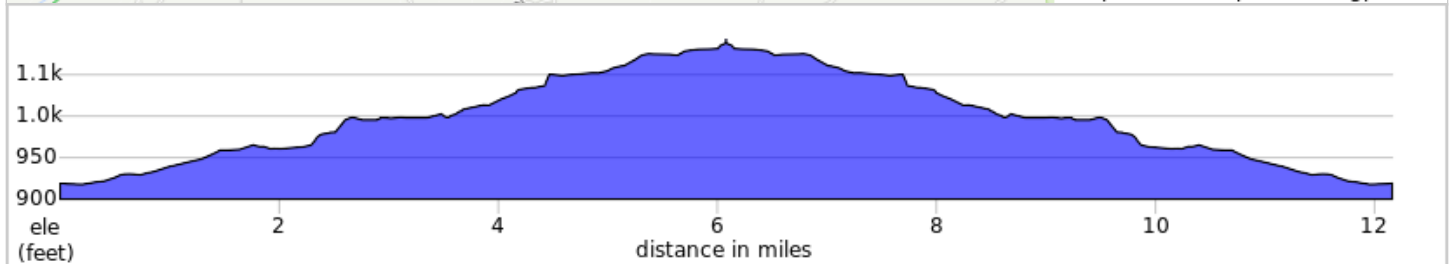

Buena Vista South River Out and Back 12 Miles

This route runs alongside the South River, in a fairly flat and wide valley. The vegetation is a bit straggly here, in contrast to some of the more mature woods and fields in the rest of the County.

A. South River Market

Buena Vista South River Out and Back 12 Miles

Type	Dist	Note
	0.0	Start of route
	3.2	Slight left
	3.3	Left onto South River Road (VA 608)
	8.9	Right
	9.0	Slight right onto South River Road (VA 608)
	12.2	End of route

12.2 miles. +191/-191 feet