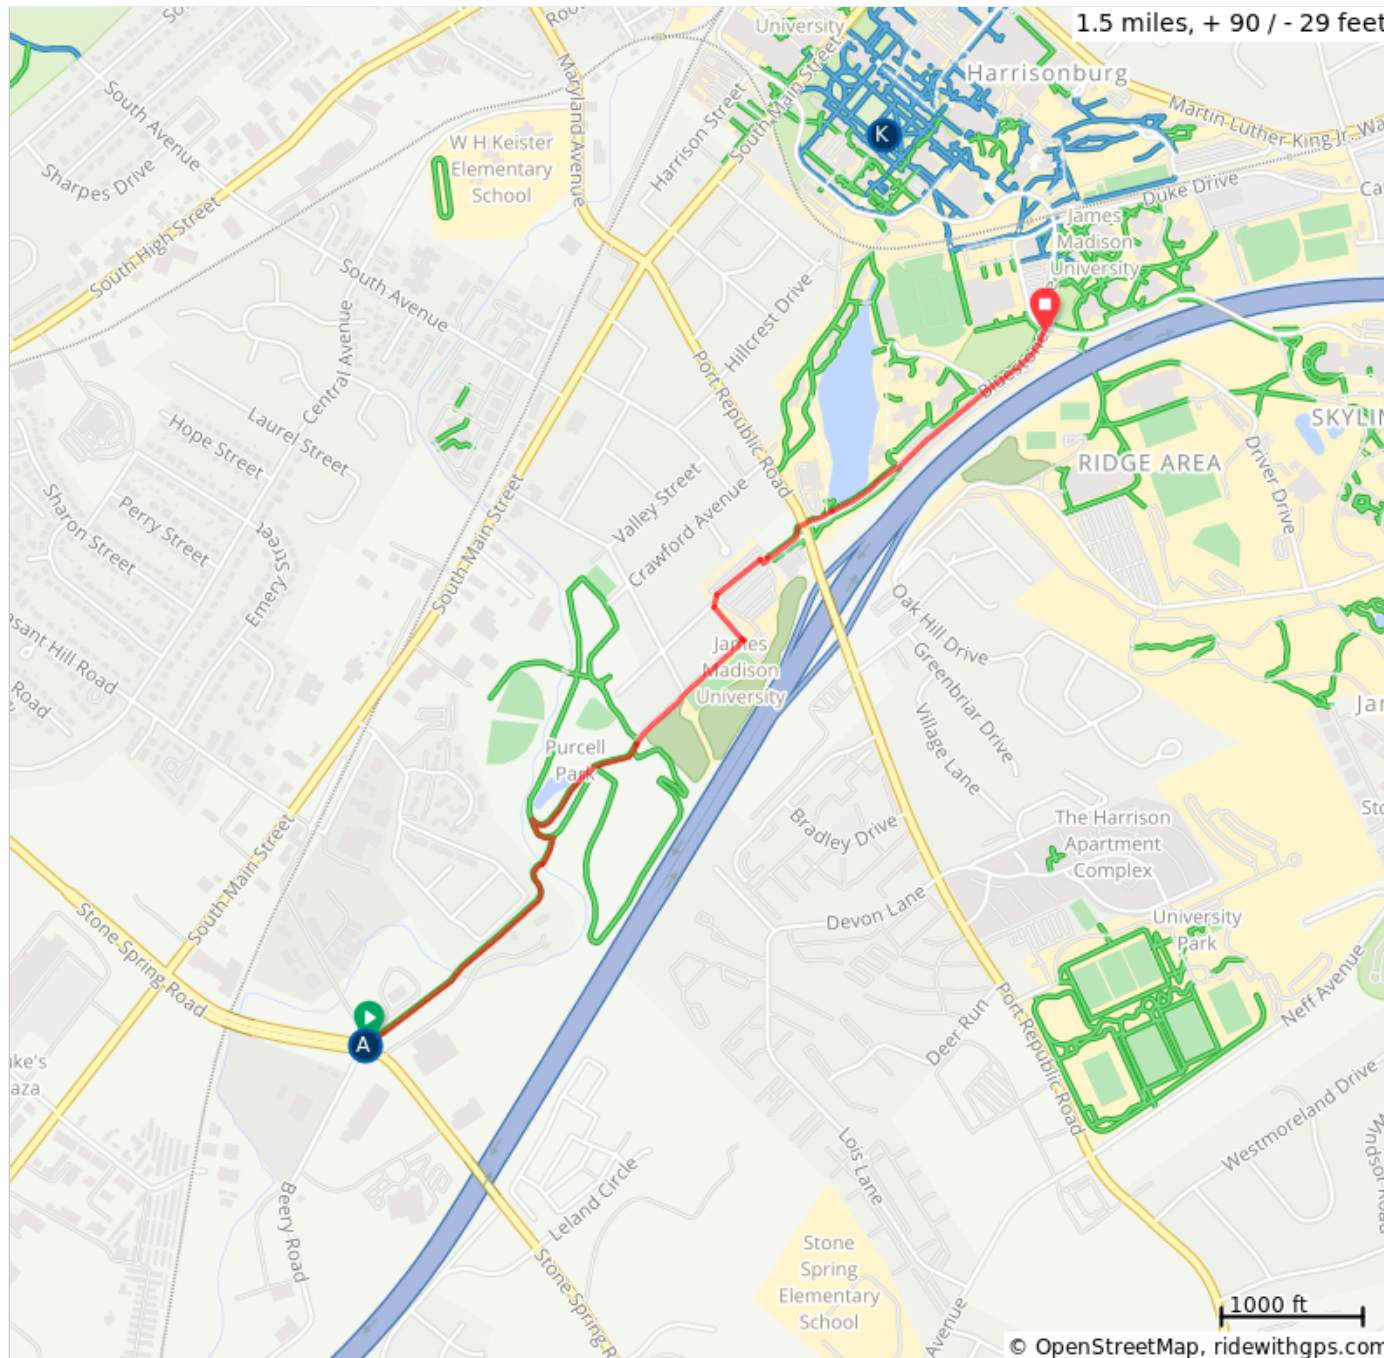

Bluestone Trail

- A. Bluestone Trail Trailhead
- B. Shenandoah Bicycle Company
- C. Rocktown Bicycles
- D. Brothers Craft Brewing
- E. Bella Luna Wood Fired Pizza
- F. Jack Brown's Beer and Burger Joint
- G. Little Grill Collective
- H. Three Notch'd Brewing Co
- I. Courtyard by Marriott
- J. Hotel Madison
- K. James Madison University

Bluestone Trail

Note	Type	Dist
Start of route		0.0
Sharp L		0.4
Sharp R		0.4
L		1.0
R		1.0
Sharp R		1.2
Sharp L onto Bluestone Drive		1.2
L		1.5
Sharp L		1.5
End of route		1.5

1.5 miles. +88/-29 feet