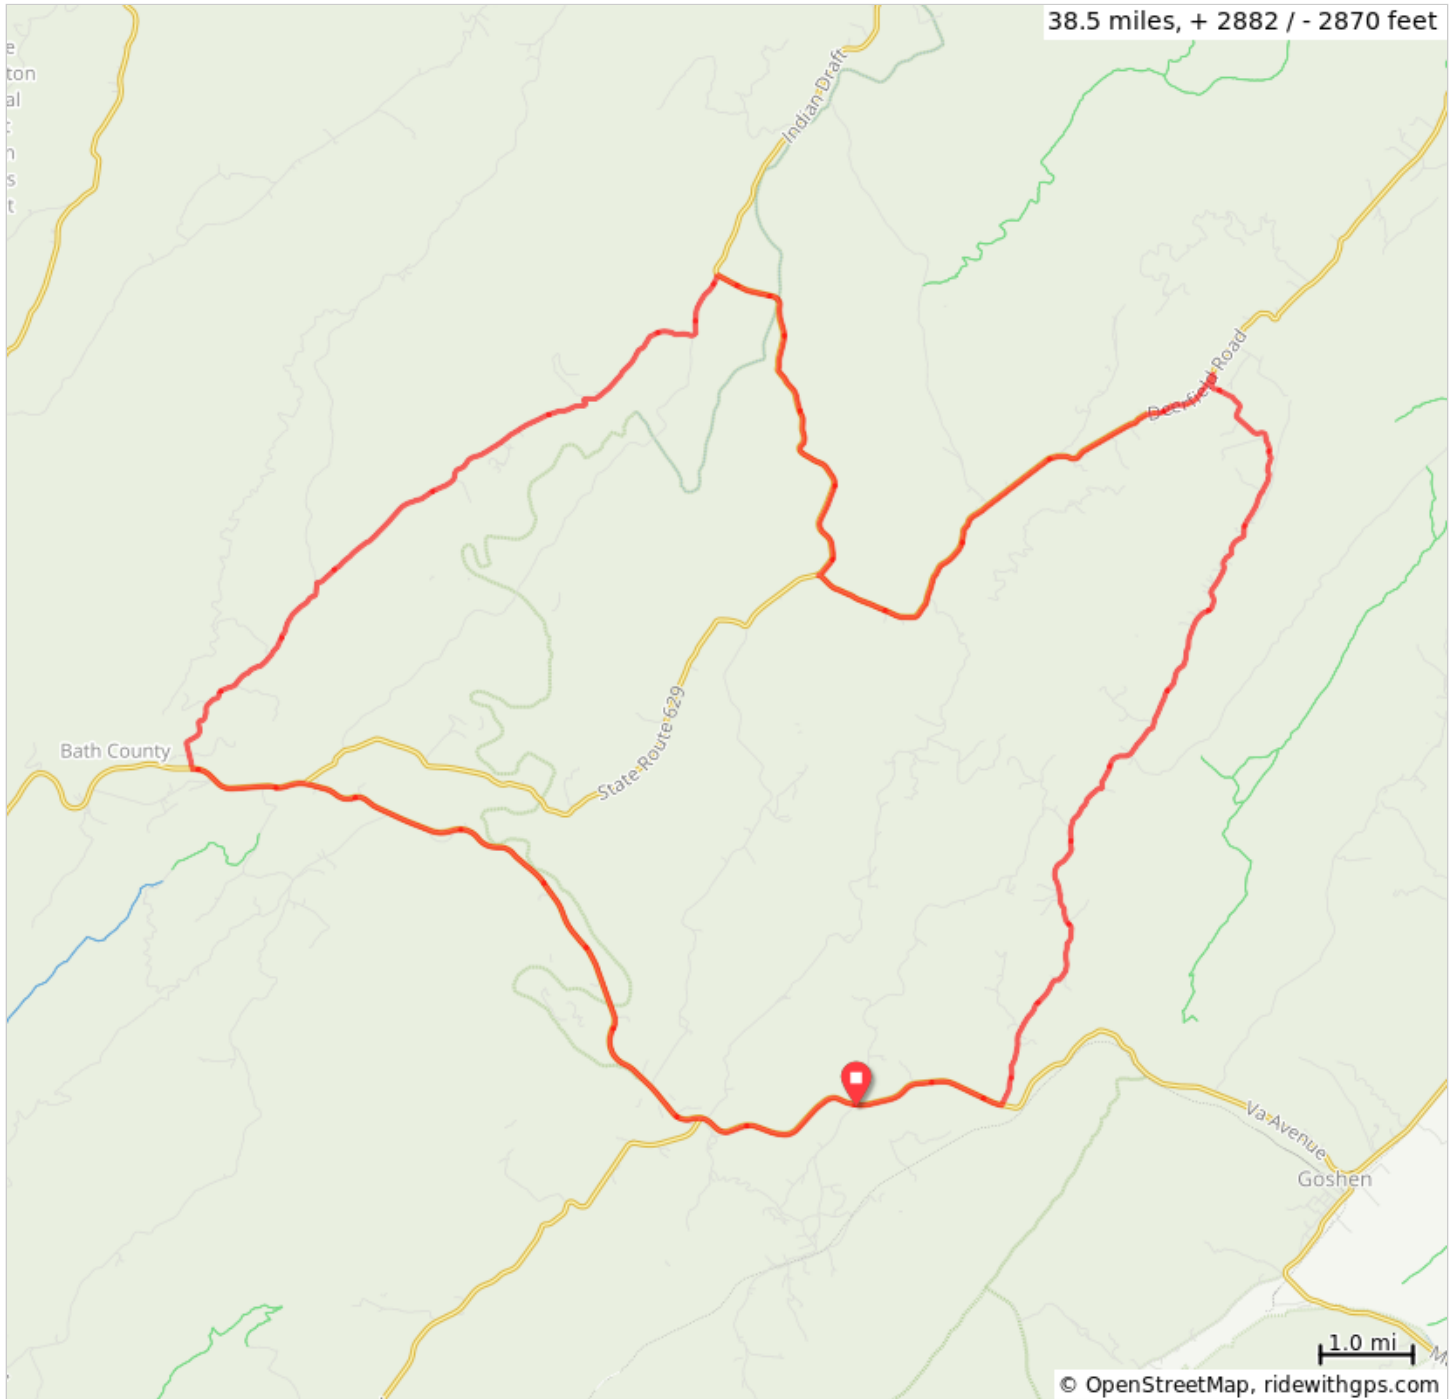

Bath - George Washington National Forest Loop

Bath - George Washington National Forest Loop

Type	Dist	Note
▶	0.0	Start of route
←	0.0	Left onto VA-39 E/VA-42 N
←	1.7	Left onto State Rte 640
←	11.1	Left onto State Rte 629
→	16.6	Sharp right onto State Rte 678
←	20.7	Left toward State Rte 625
←	20.7	Left onto State Rte 625
→	21.4	Slight right onto State Rte 624
←	26.5	Left onto State Rte 609
←	29.2	Left onto VA-39 E
←	38.5	Left onto State Rte 635
▣	38.5	End of route

38.5 miles. +2802/-2784 feet